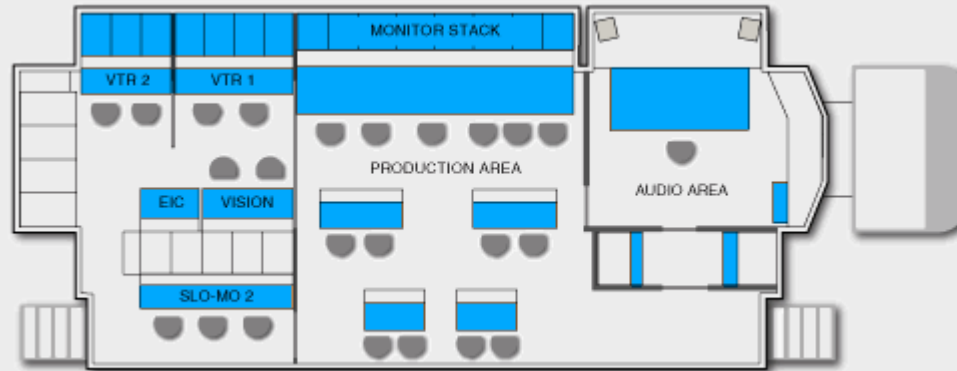

Disposition of XXL3 (741)