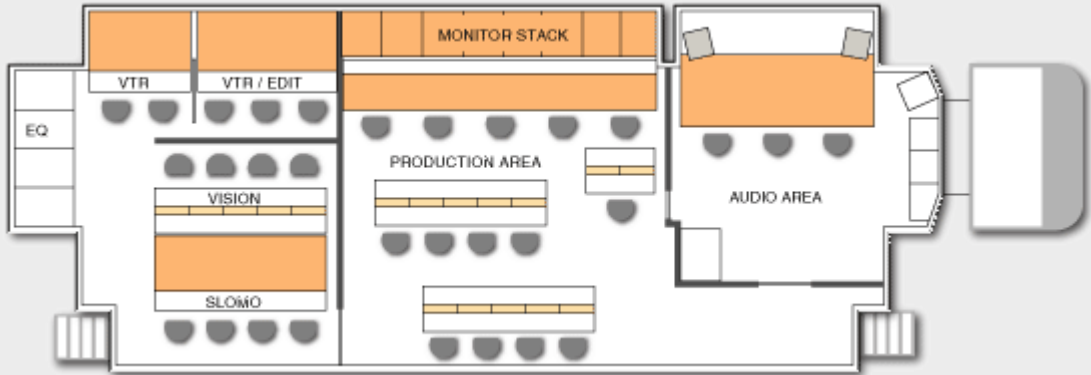

Disposition of XXL2 (road 3)