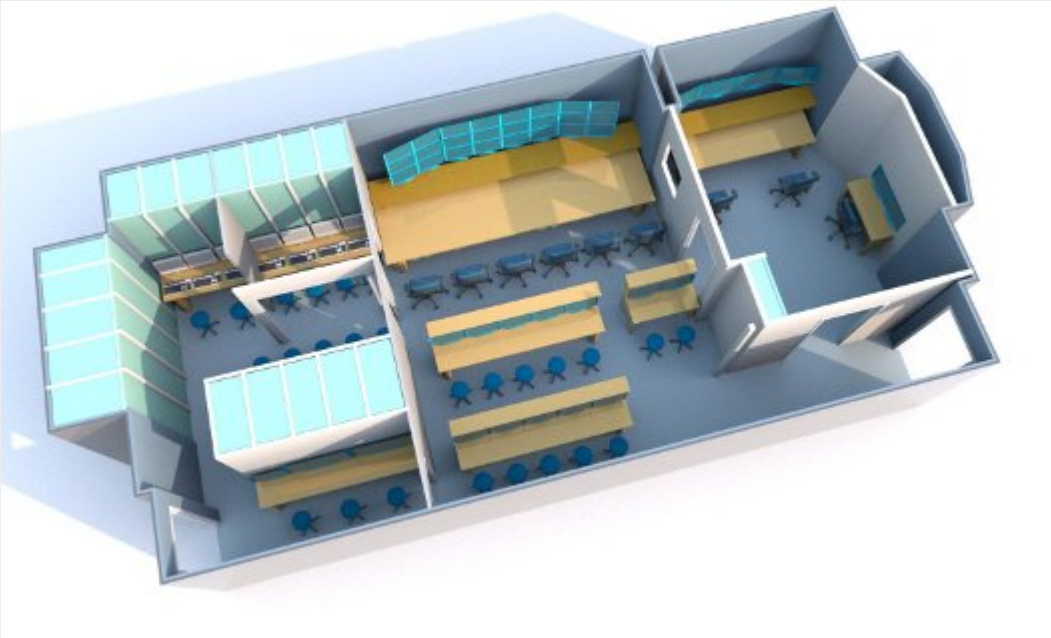

Disposition of XXL2 (road 3)