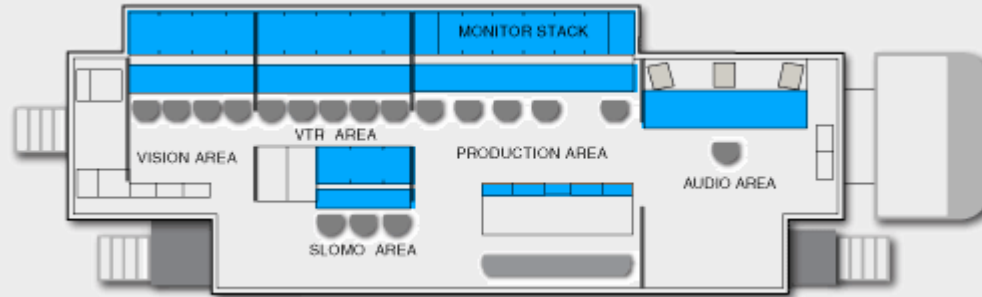

Camion XL4 (car 24 HD)

Disposition of XL4 (car 24 HD)