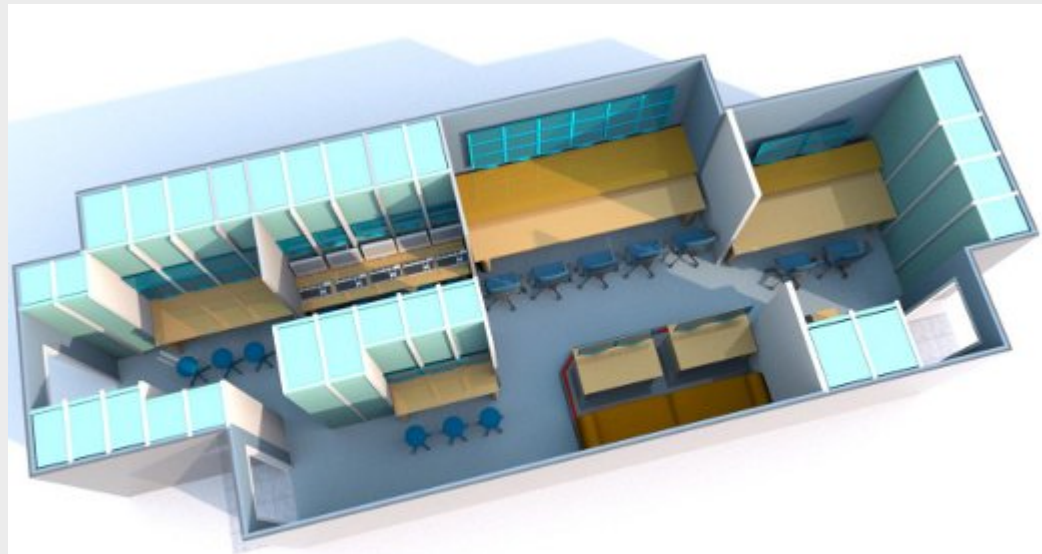

Camion XL4 (car 24 HD)

Disposition of XL4 (car 24 HD)